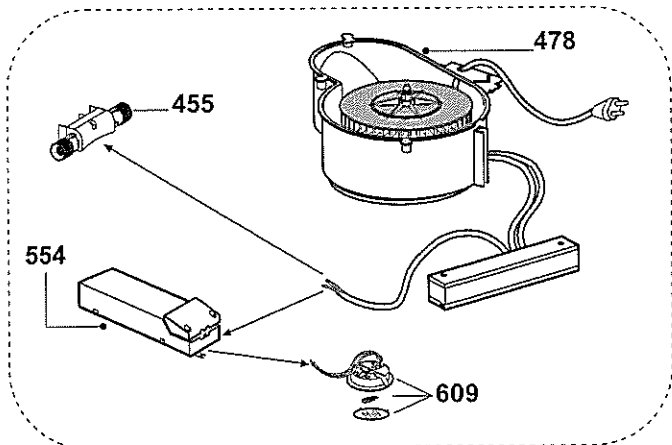

GDAS066S

03.12 - Tav.19.05

SPARE PARTS LIST FOR GDAS06SS

Key Number	Part Number	Description
23	00SP0023000	Fan Wheel
24	00SP0024003	Motor
38	00SP0038000	Motor Support
95	00SP0095000	Conveyor
448	00SP0448000	Flange 120mm + Aluminium Air Cold Valve
450	SPK1845	Sliding Part
452	00SP045200N	Control
453	00SP0453000	Control Cover
454	SPK0154	Lamp Cover
455	00SP0455000	Lamp Holder
460	00SP04606IX	Body
479	00SP0479002	Motor Group
494	00SP0494000	Panel
577	00SP057760X	Distance 0-32
802	00SP080261X	Front Rail