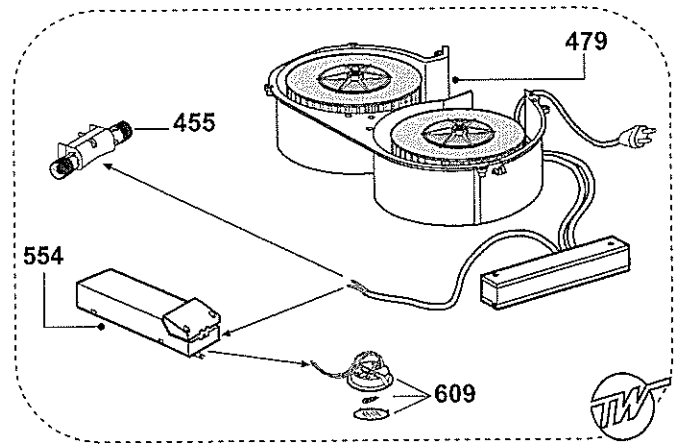

GDAS066S

03.12 - Tav.19.05

SPARE PARTS LIST FOR GDAS06SS

Key Number	Part Number	Description
23	00SP0023000	Fan Wheel
24	00SP0024003	Motor
38	00SP0038000	Motor Support
95	00SP0095000	Conveyor
448	00SP0448000	Flange 120mm + Aluminium Air Cold Valve
450	SPK1845	Sliding Part
452	00SP045200N	Control
453	00SP0453000	Control Cover
454	SPK0154	Lamp Cover
455	00SP0455000	Lamp Holder
460	00SP04606IX	Body
479	00SP0479002	Motor Group
494	00SP0494000	Panel
577	00SP057760X	Distance 0-32
802	00SP080261X	Front Rail