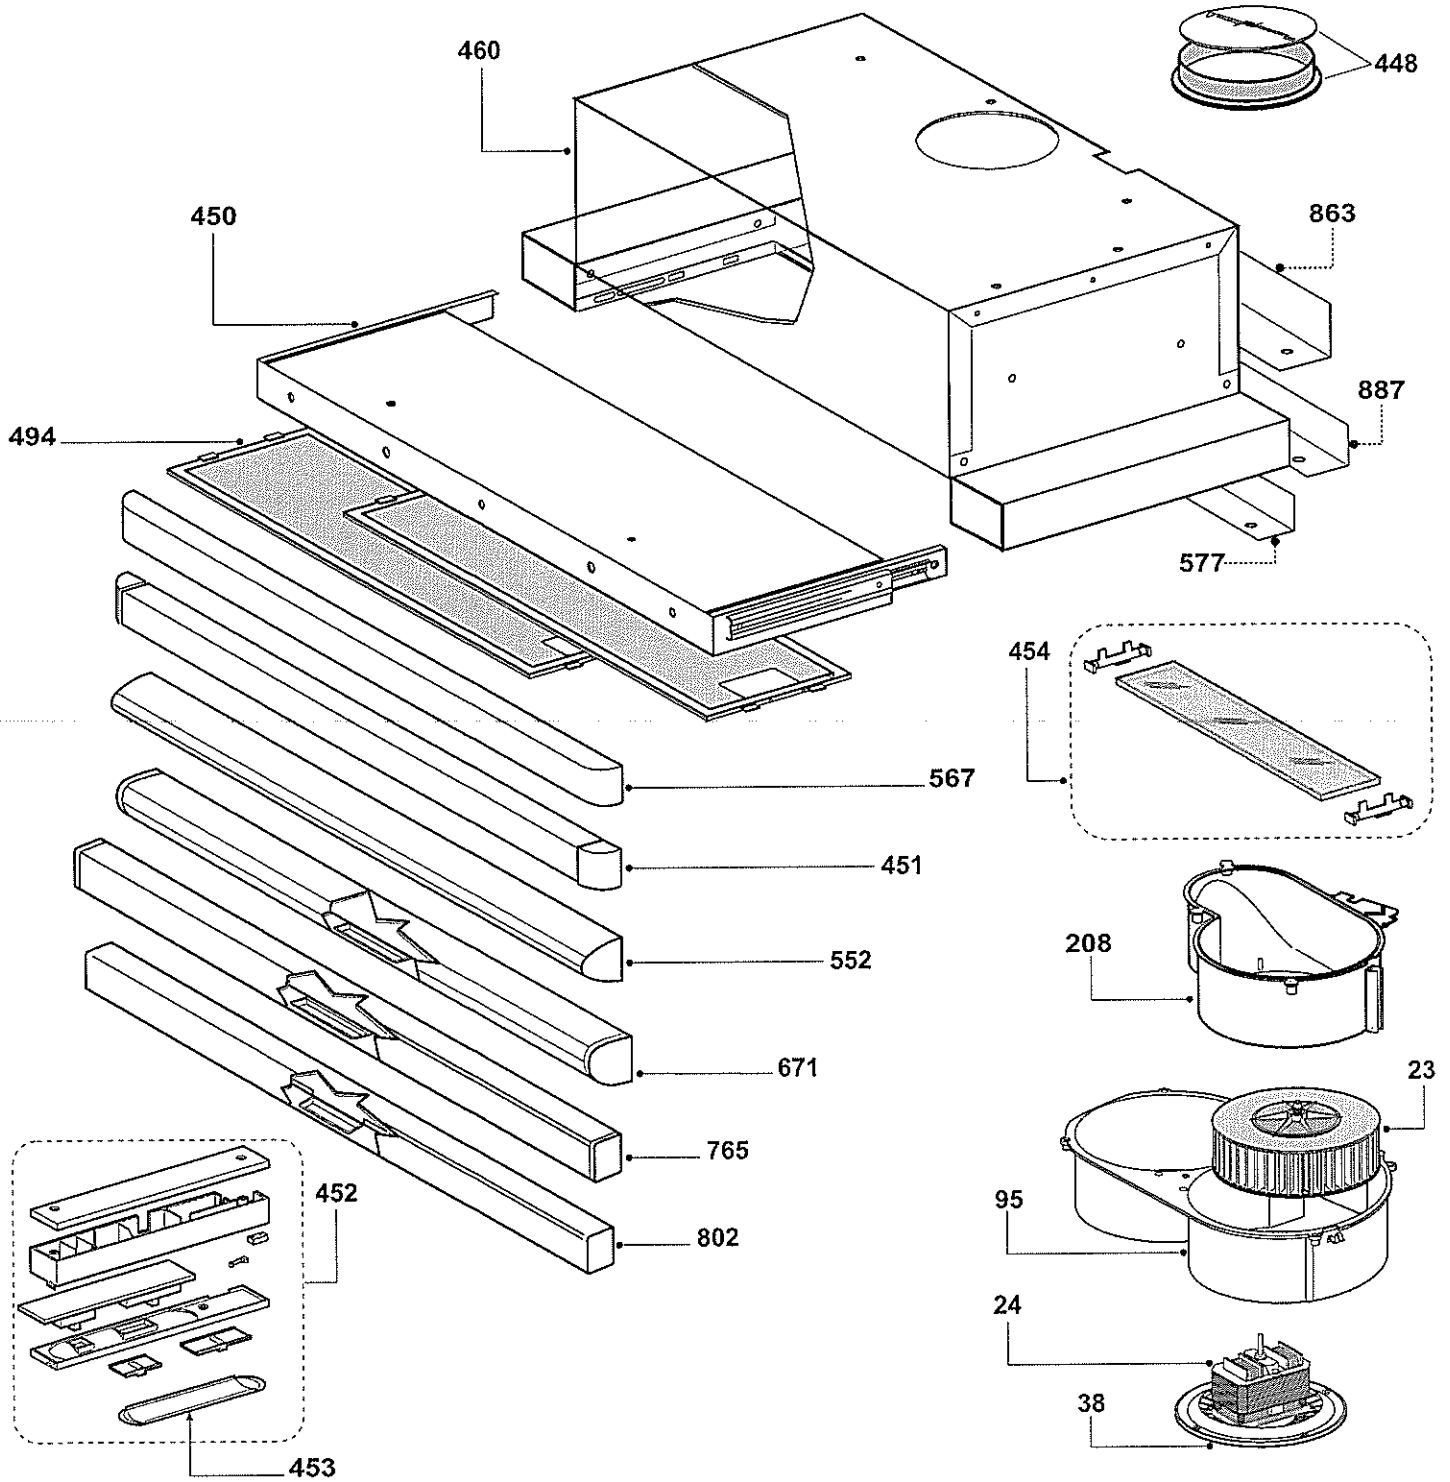

GDAS066S

03.12 - Tav.19.05

SPARE PARTS LIST FOR GDAS06SS

Key Number	Part Number	Description
23	00SP0023000	Fan Wheel
24	00SP0024003	Motor
38	00SP0038000	Motor Support
95	00SP0095000	Conveyor
448	00SP0448000	Flange 120mm + Aluminium Air Cold Valve
450	SPK1845	Sliding Part
452	00SP045200N	Control
453	00SP0453000	Control Cover
454	SPK0154	Lamp Cover
455	00SP0455000	Lamp Holder
460	00SP04606IX	Body
479	00SP0479002	Motor Group
494	00SP0494000	Panel
577	00SP057760X	Distance 0-32
802	00SP080261X	Front Rail